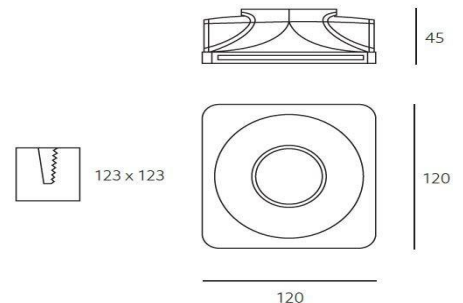

TRIMLESS GYPSUM DOWNLIGHT

MODEL: MAGI

LUNA
GROUP

Technical Data Sheet

Trimless Ceiling Down light, model Magi
Requires GU10 lamp, AC220-240V, max. 35W (not included)

Perfect for LED lamps GU10

Dimensions: 120mm×120mm×45mm

Height including the electrical part: 110mm

Cutout hole: 123mm×123mm

Thickness of plasterboards: adjustable metal brackets to different thicknesses

Material: gypsum, metal

Finish: manual polished silky surface

Colour: white, can be painted with mural paints

IP Rating: IP20

Weight: 0.4kg

User-friendly, simple maintenance, easy to change bulbs

Safe packing

GU10 lamp holder included in packing

Contact Info

Telephone: 02133800143