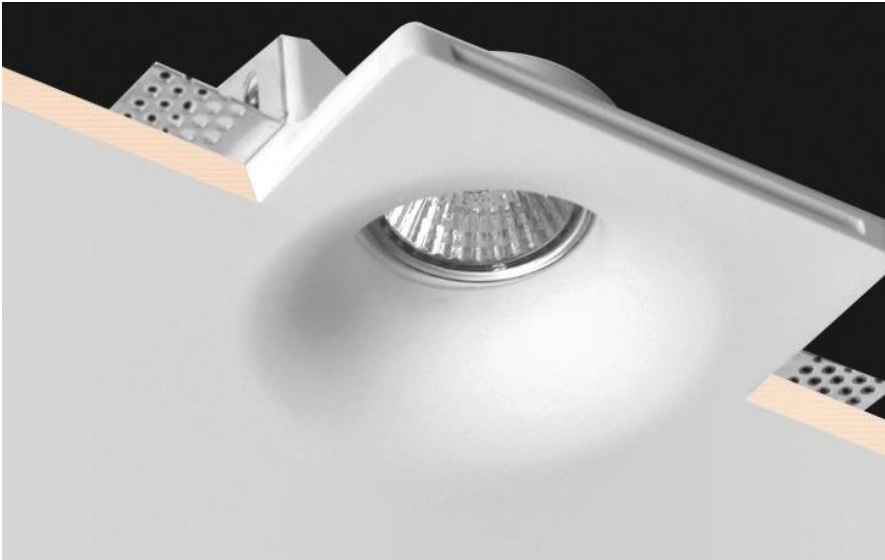

TRIMLESS GYPSUM DOWNLIGHT

MODEL: MAGI

LUNA
GROUP

Technical Data Sheet

Trimless Ceiling Down light, model Magi
Requires GU10 lamp, AC220-240V, max. 35W (not included)

Perfect for LED lamps GU10

Dimensions: 120mm×120mm×45mm

Height including the electrical part: 110mm

Cutout hole: 123mm×123mm

Thickness of plasterboards: adjustable metal brackets to different thicknesses

Material: gypsum, metal

Finish: manual polished silky surface

Colour: white, can be painted with mural paints

IP Rating: IP20

Weight: 0.4kg

User-friendly, simple maintenance, easy to change bulbs

Safe packing

GU10 lamp holder included in packing

Contact Info

Telephone: 02133800143